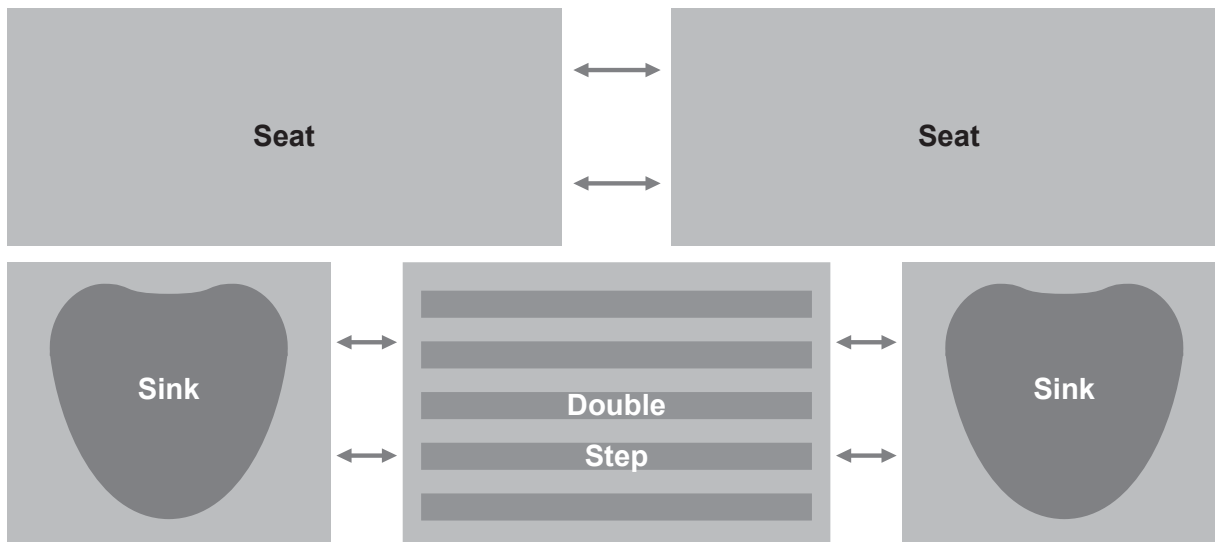

# SINGLE, DOUBLE, TRIPLE SELENA BENCH ASSEMBLY INSTRUCTIONS

**Included Hardware for Single Bench****Important Safety Instructions**

Obey the following warnings:

- Keep bystanders and children away from the product you are assembling at all times.
- Do not connect power supply to the machine until instructed to do so.
- Do not assemble this machine outdoors or in a wet or moist location.
- Make sure assembly is done in an appropriate work space away from foot traffic and exposure to bystanders.
- Some components of the machine can be heavy or awkward. Use a second person when doing the assembly steps involving these parts. Do not do steps that involve heavy lifting or awkward movements on your own.
- Set up this machine on a solid, level, horizontal surface.
- Do not try to change the design or functionality of this unit. This could compromise the safety of this unit and will void the warranty.
- Do not use until the machine has been fully assembled and inspected for correct performance in accordance with the Owner's Manual.
- Read and understand the complete Owner's Manual supplied with this machine before first use. Keep the Owner's and Assembly Manuals for future reference.
- Do all assembly steps in the sequence given. Incorrect assembly can lead to injury or malfunctioning of the machine.

## Included Hardware for Double Bench

## Double Bench Assembly (2 Single Steps, Asymmetrical)

## Double Bench Assembly (1 Double Step, Symmetrical)