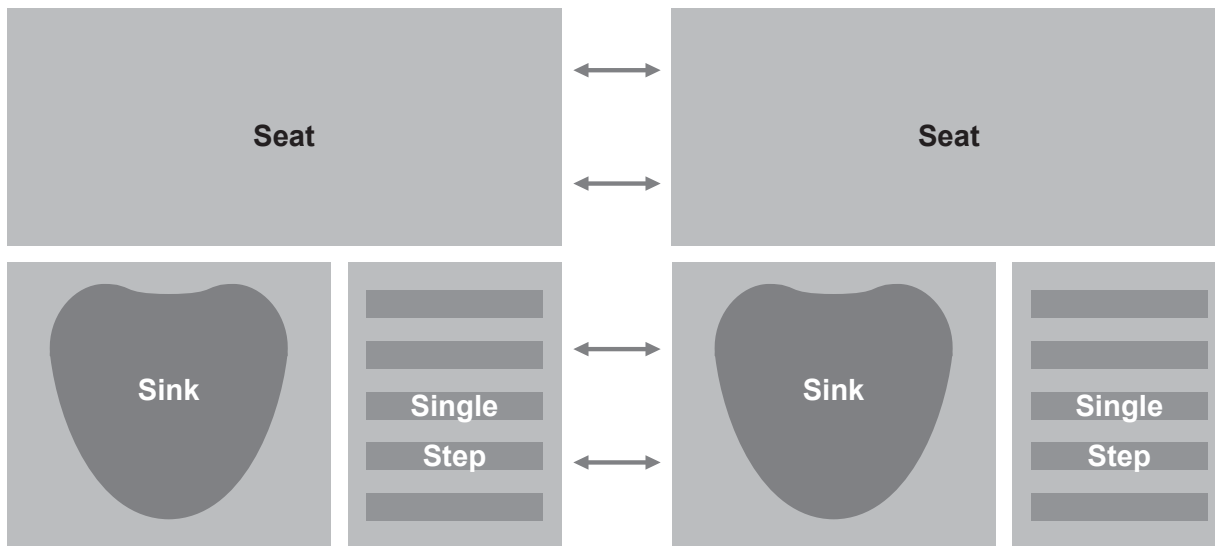

# SINGLE, DOUBLE, TRIPLE SELENA BENCH ASSEMBLY INSTRUCTIONS

**Included Hardware for Single Bench****Important Safety Instructions**

Obey the following warnings:

- Keep bystanders and children away from the product you are assembling at all times.
- Do not connect power supply to the machine until instructed to do so.
- Do not assemble this machine outdoors or in a wet or moist location.
- Make sure assembly is done in an appropriate work space away from foot traffic and exposure to bystanders.
- Some components of the machine can be heavy or awkward. Use a second person when doing the assembly steps involving these parts. Do not do steps that involve heavy lifting or awkward movements on your own.
- Set up this machine on a solid, level, horizontal surface.
- Do not try to change the design or functionality of this unit. This could compromise the safety of this unit and will void the warranty.
- Do not use until the machine has been fully assembled and inspected for correct performance in accordance with the Owner's Manual.
- Read and understand the complete Owner's Manual supplied with this machine before first use. Keep the Owner's and Assembly Manuals for future reference.
- Do all assembly steps in the sequence given. Incorrect assembly can lead to injury or malfunctioning of the machine.

## Included Hardware for Double Bench

## Double Bench Assembly (2 Single Steps, Asymmetrical)

## Double Bench Assembly (1 Double Step, Symmetrical)